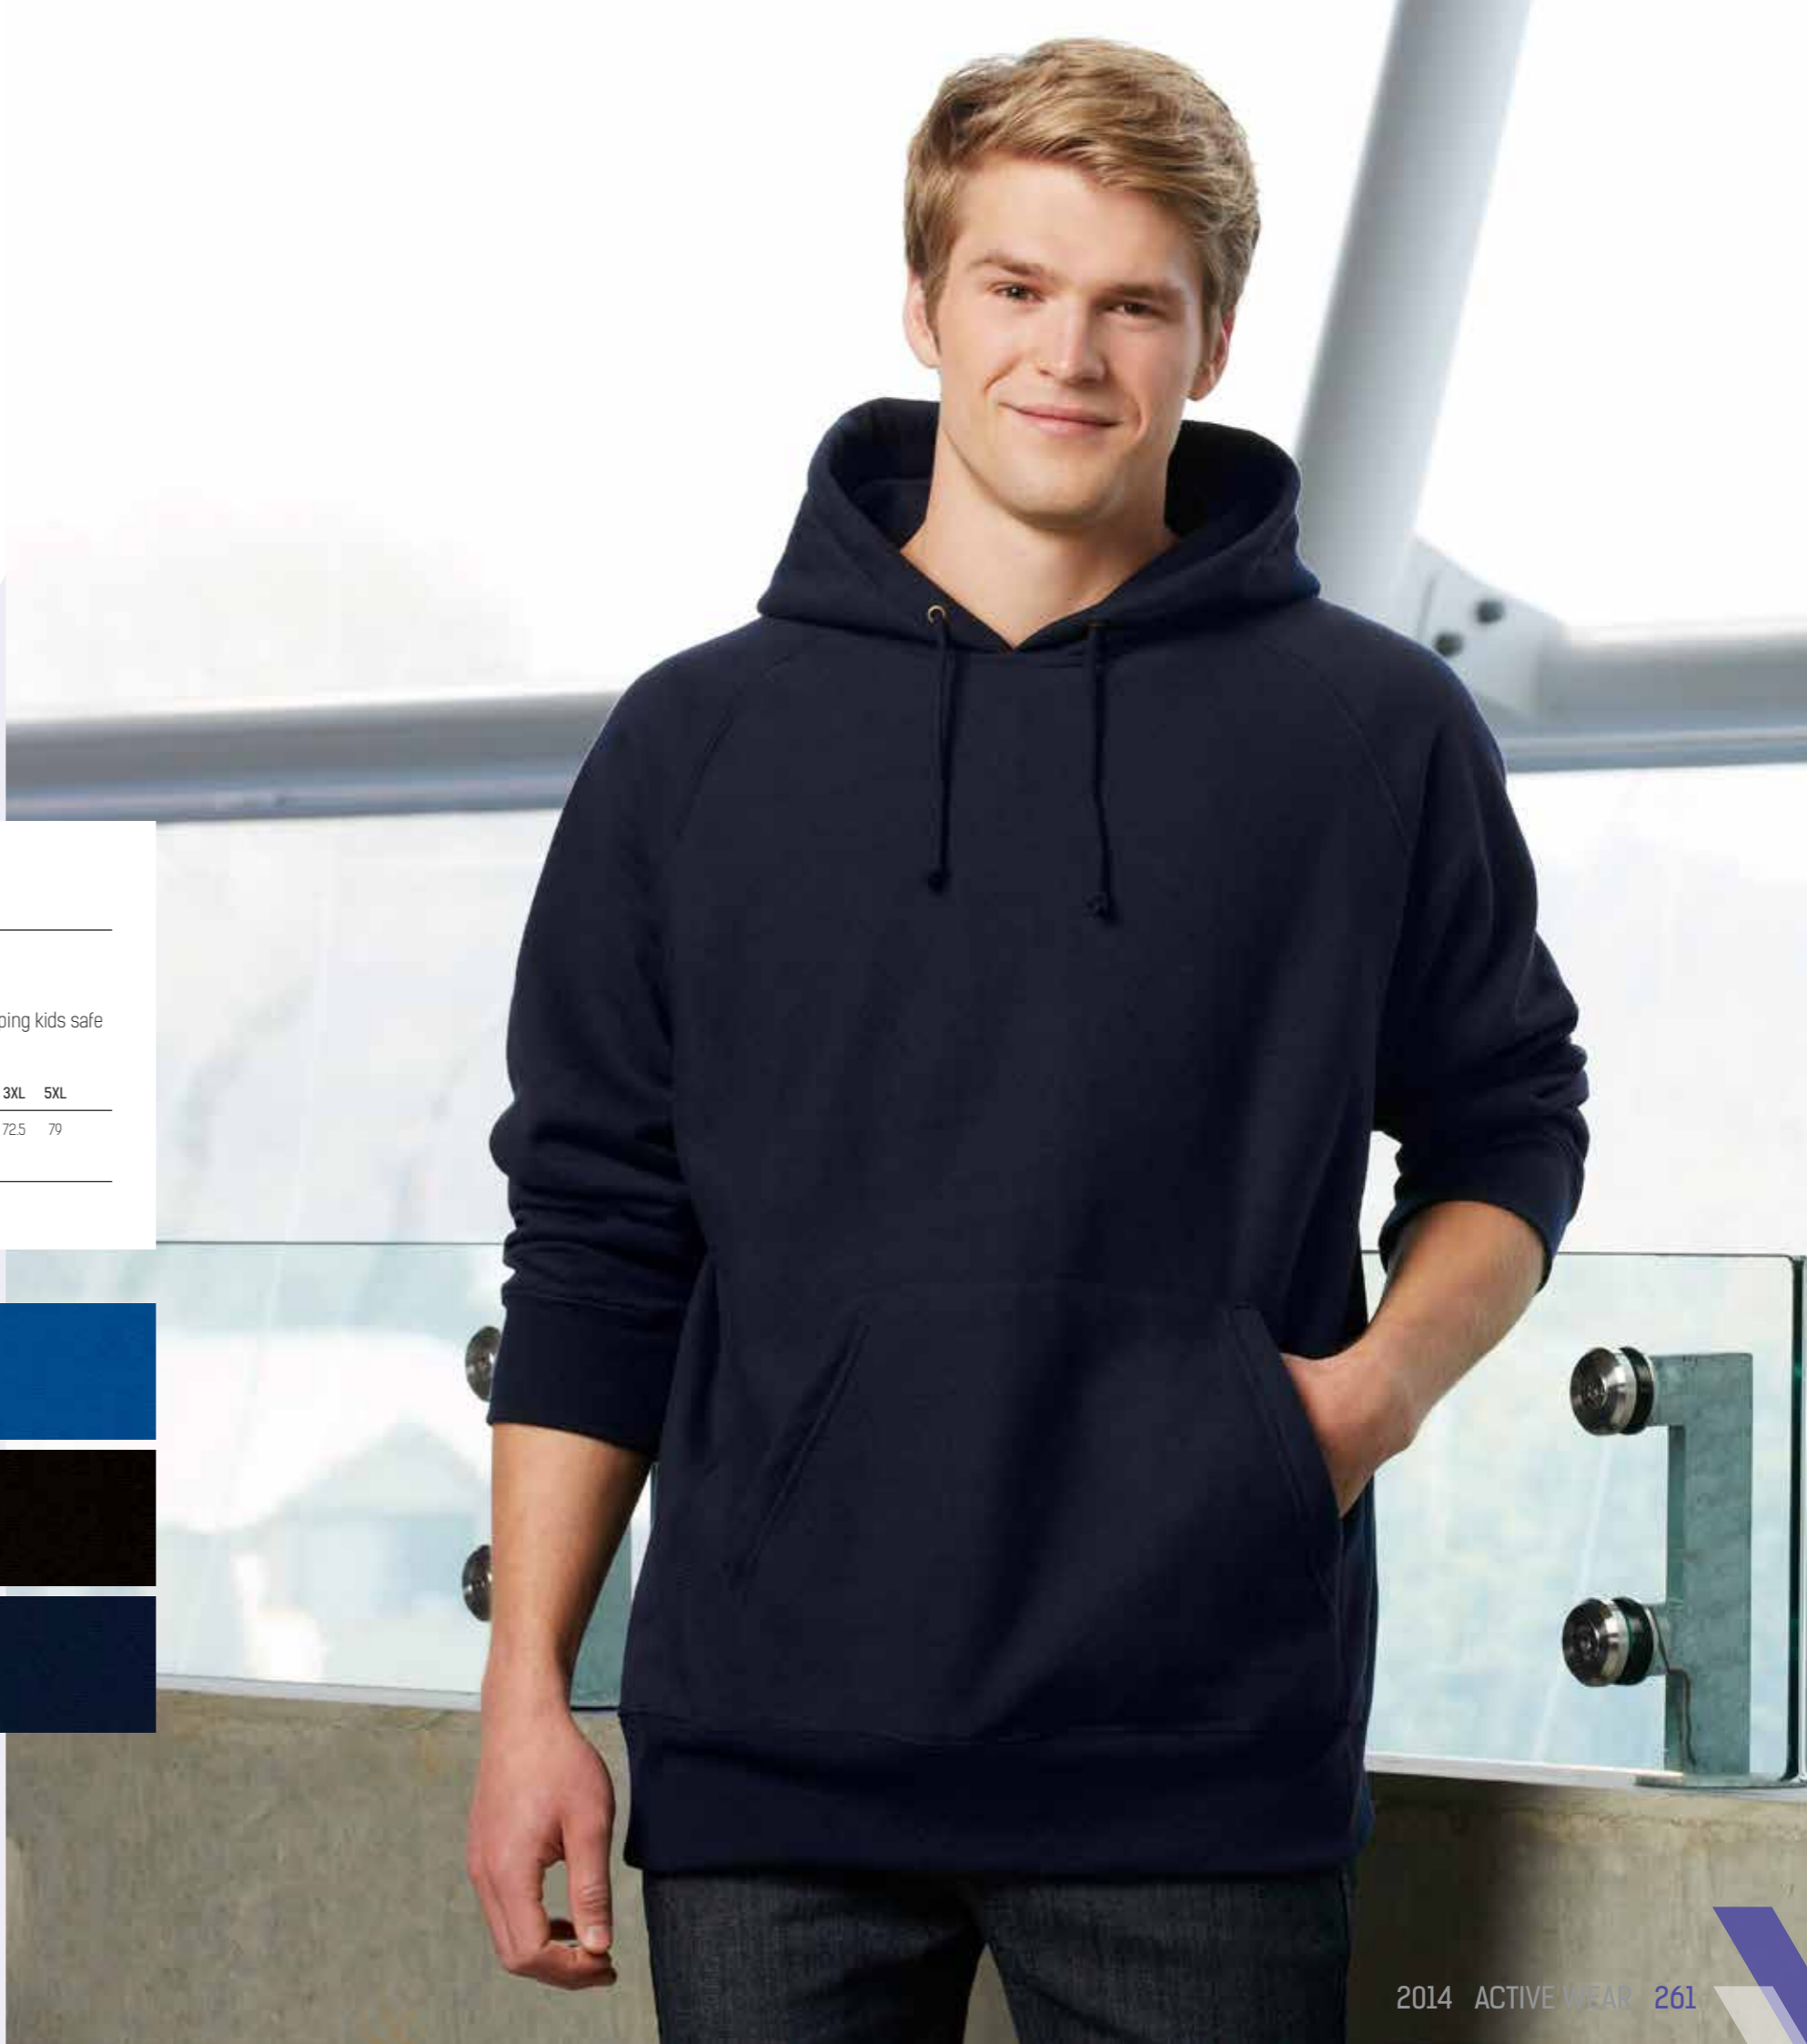

SW5200 ADULTS HOODIE
SW5200B KIDS HOODIE

- 65% Polyester, 35% Cotton - Low Pill
- Kangaroo pocket and top panel stitching
- Kids style features no drawstring in hood - keeping kids safe
- 285 GSM

ADULTS MODERN FIT	XS	S	M	L	XL	2XL	3XL	5XL
GARMENT 1/2 CHEST (CM)	53	55	58	60	64.5	68.5	72.5	79
KIDS MODERN FIT	10	12	14					
GARMENT 1/2 CHEST (CM)	44	48	52