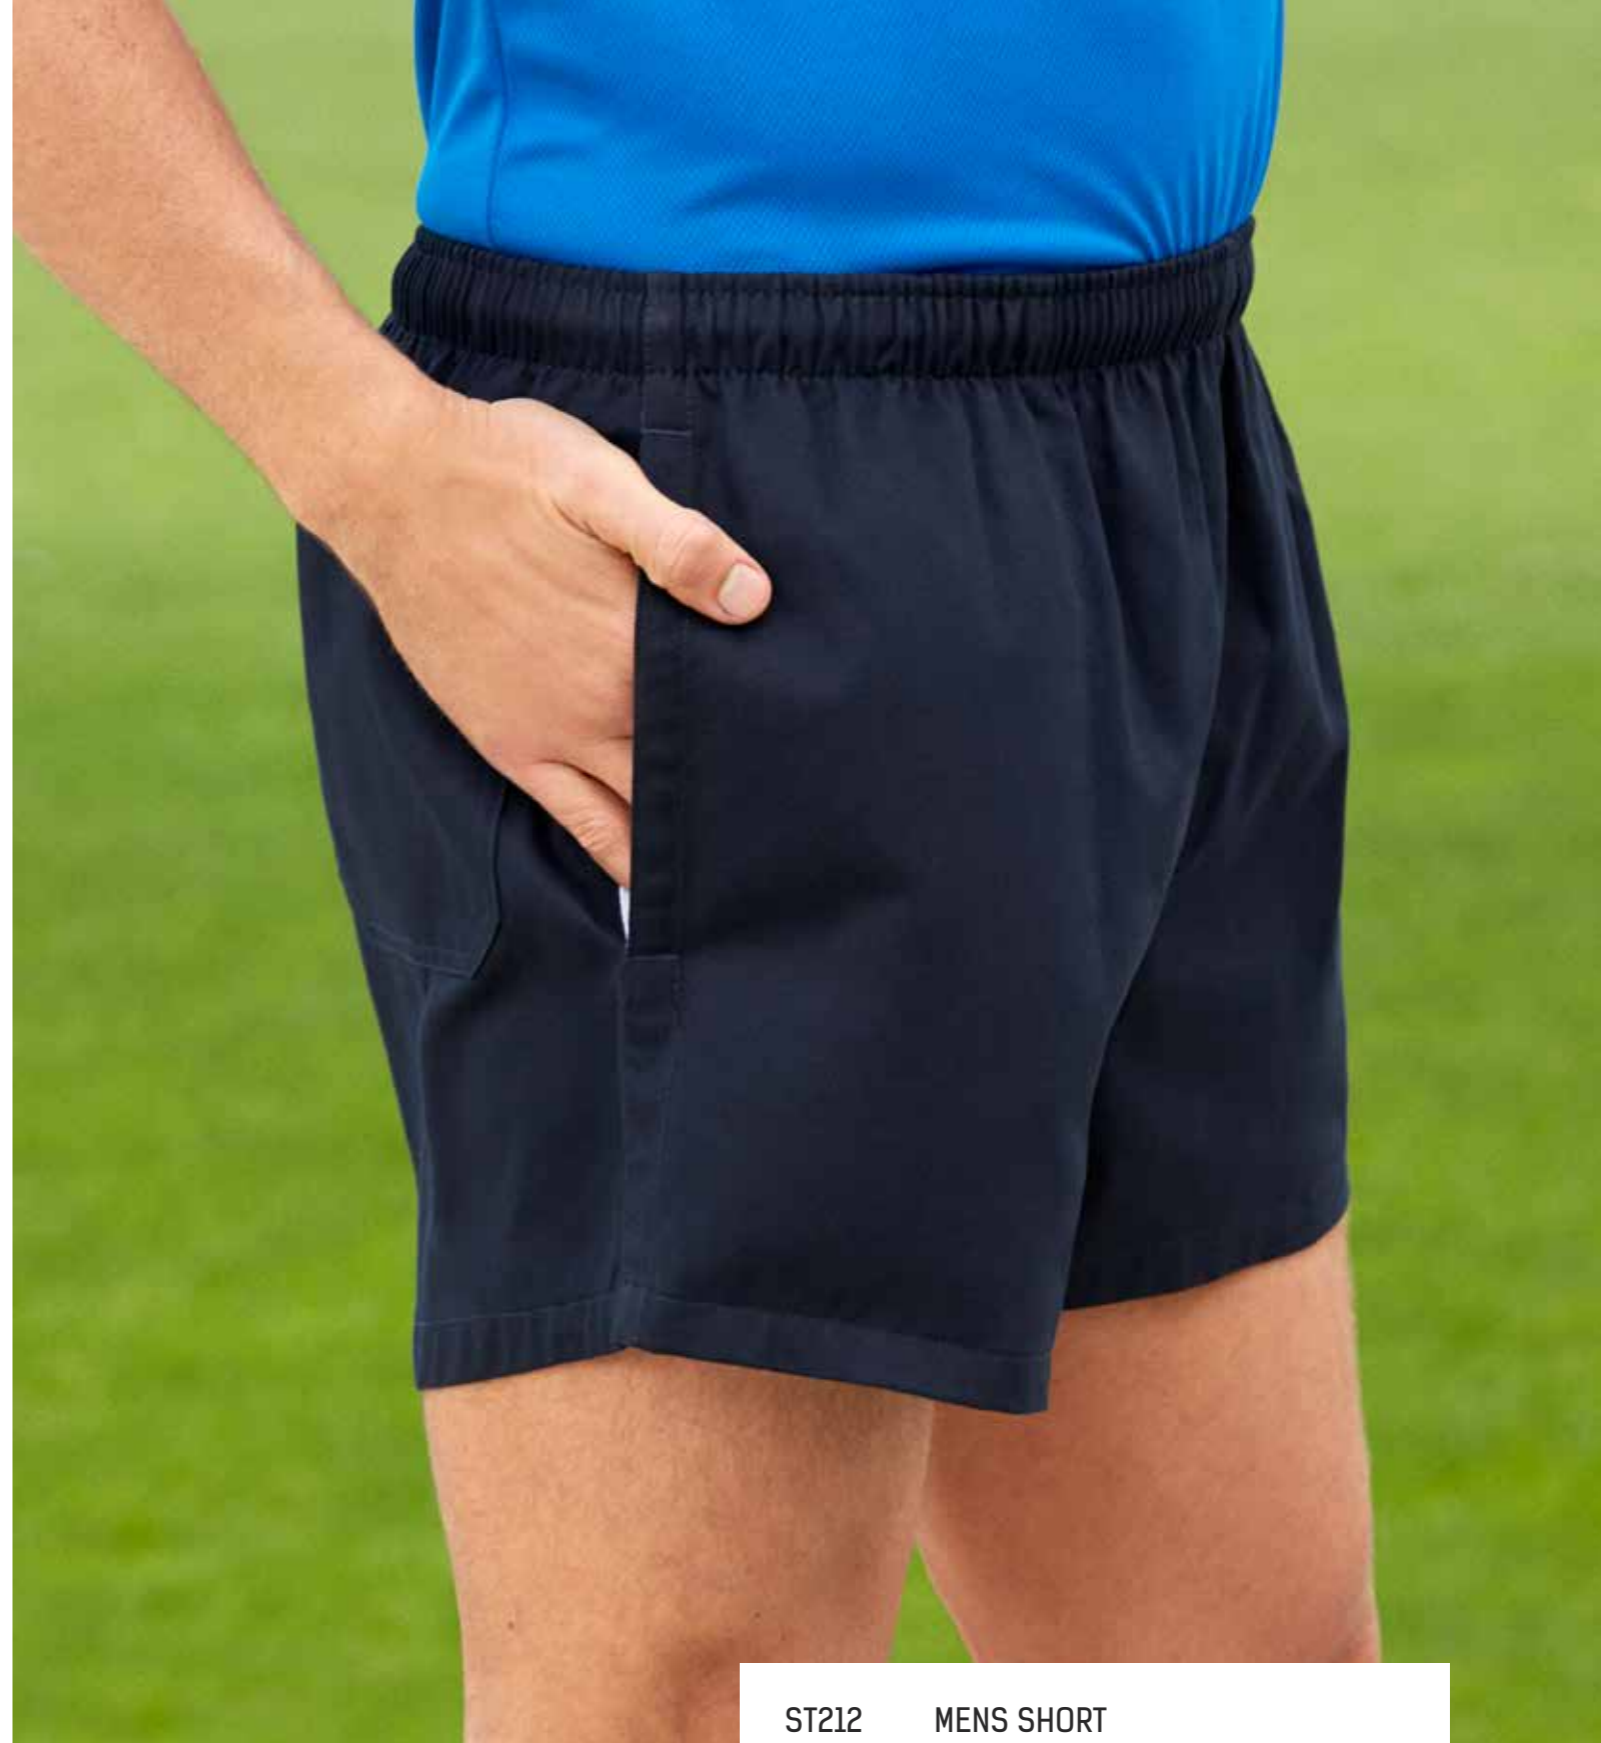

ST212 MENS SHORT

- 100% Cotton Drill
- Elasticated waist with inner draw cord
- 2 Side pockets with tab and back pocket
- Lightly brushed on the inside
- Available in Black, Navy, Forest only

MENS MODERN FIT	S	M	L	XL	2XL	3XL	4XL	5XL
GARMENT 1/2 WAIST STRETCHED (CM)	53	56	58.5	61	63.5	66	68.5	71
GARMENT 1/2 WAIST RELAXED (CM)	33	34.5	36	38	39.5	41	42	43

COTTON

DRILL

MENS SHORTS